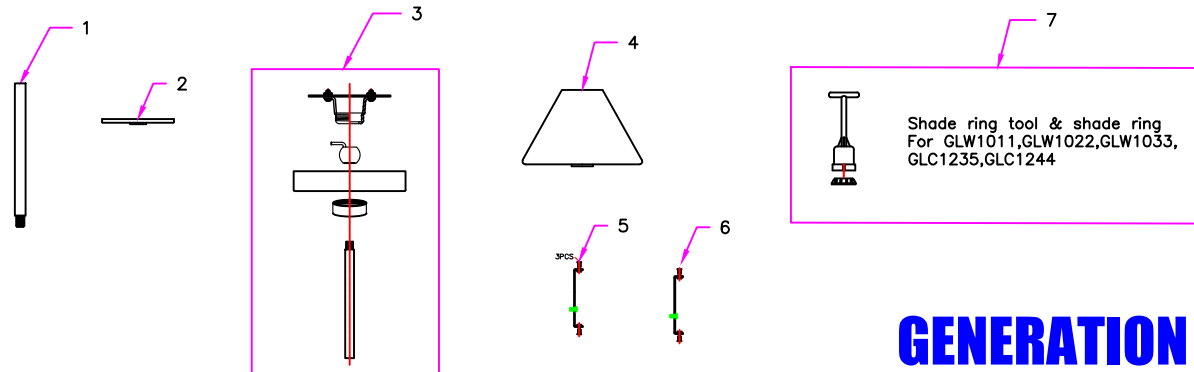

# Mendota Collection Replacement Parts

GLW1011SB  
GLW1011MBK

GLW1022SB  
GLW1022MBK

GLW1033SB  
GLW1033MBK

GLC1235SB  
GLC1235MBK

GLC1244SB  
GLC1244MBK

7/18,2025 Rev:0b

## All New Replacement Parts:

No.	Part Number	Description	Used On
1	9199-MBK	ACCESSORY STEM 12 MBK	GLC1235MBK, GLC1244MBK
1	9199-SB	ACCESSORY STEM 12 SB	GLC1235SB, GLC1244SB
2	RPCOV0007MBK	4-3-4 H1/4 COVER MBK	GLW1011MBK, GLW1022MBK, GLW1033MBK, GLC1235MBK, GLC1244MBK
2	RPCOV0007SB	4-3-4 H1/4 COVER SB	GLW1011SB, GLW1022SB, GLW1033SB, GLC1235SB, GLC1244SB
3	RPCPY0034MBK	5 H7/8 CPY BALL 6 STM MBK	GLC1235MBK, GLC1244MBK
3	RPCPY0034SB	5 H7/8 CPY BALL 6 STM SB	GLC1235SB, GLC1244SB
4	RPGLS0067EG	(2-5/8+7-7/8)H4-7/8 OE	GLW1011SB, GLW1022SB, GLW1033SB, GLC1235SB, GLC1244SB, GLW1011MBK, GLW1022MBK, GLW1033MBK, GLC1235MBK, GLC1244MBK
5	RPMTG0048MBK	4-11/16 H9/16 MTG MBK/ 3-8-32 L15MM	GLW1022MBK, GLW1033MBK
5	RPMTG0048SB	4-11/16 H9/16 MTG SB/ 3-8-32 L15MM	GLW1022SB, GLW1033SB
6	RPMTG0055MBK	4-7/16 H9/16 MTG MBK/ 8-32 L15MM	GLW1011MBK
6	RPMTG0055SB	4-7/16 H9/16 MTG SB/ 8-32 L15MM	GLW1011SB
7	RPPKT0070WHT	PARTS BAG FOR MENDOTA	GLW1011SB, GLW1022SB, GLW1033SB, GLC1235SB, GLC1244SB, GLW1011MBK, GLW1022MBK, GLW1033MBK, GLC1235MBK, GLC1244MBK

## Part number & detail:

**GENERATION LIGHTING**